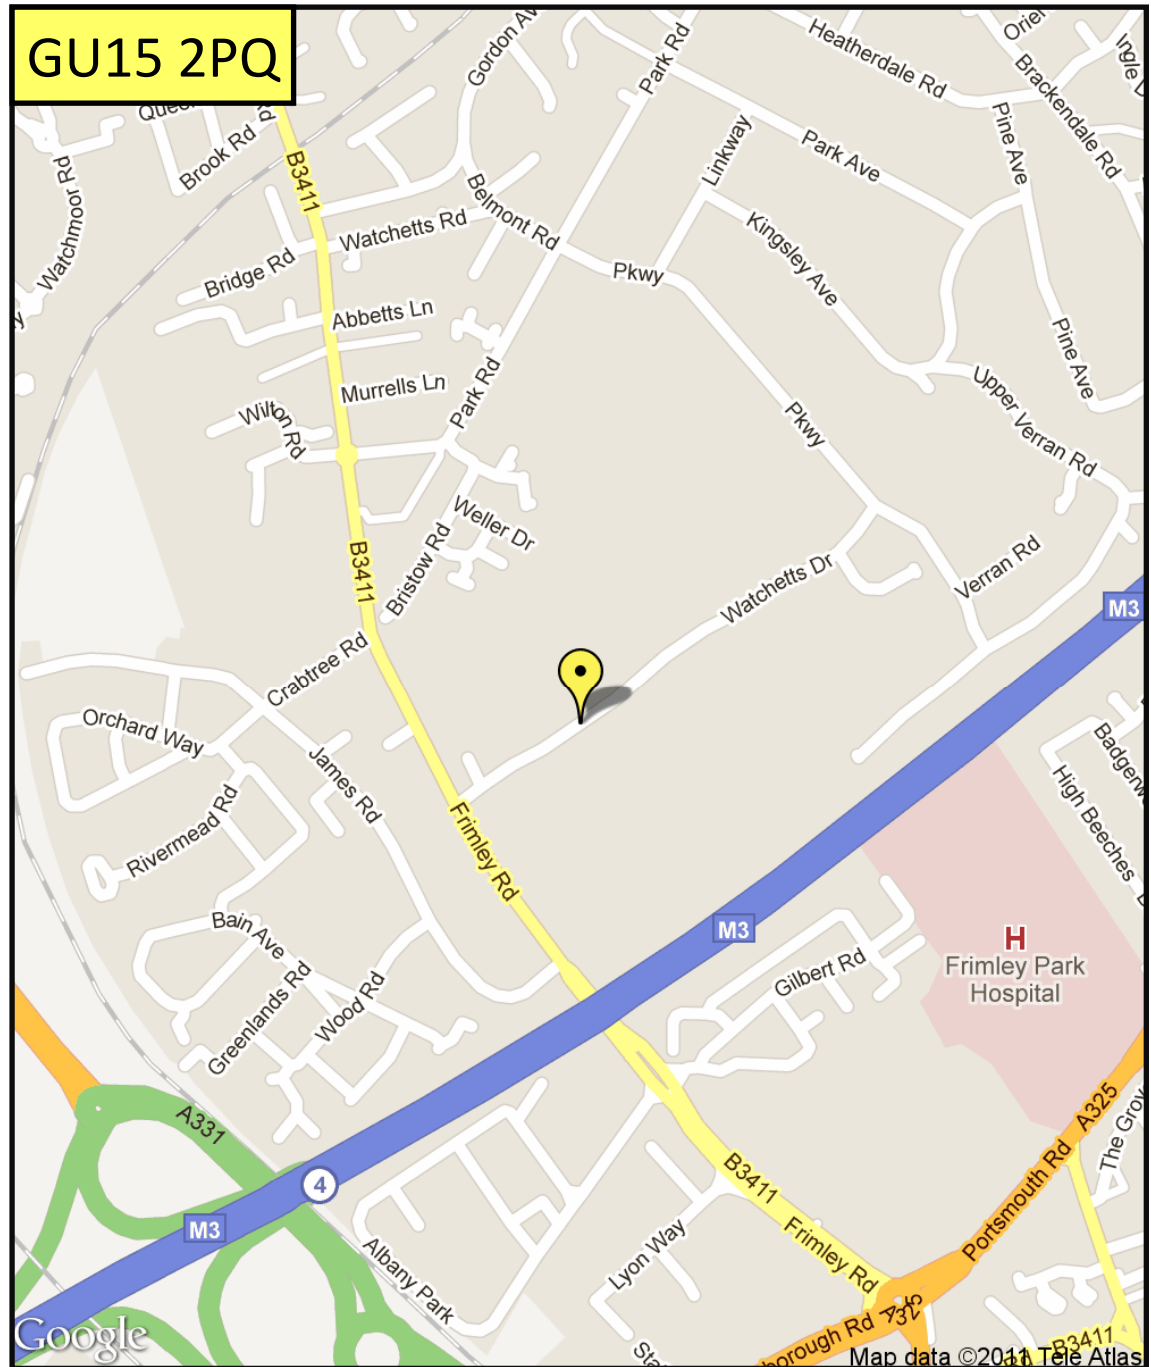

# KINGS INTERNATIONAL COLLEGE

**From M3:** Exit at junction 4 and take the A331 south towards Guildford, Farnham and Aldershot. After 300 yards take the first exit toward Camberley/Frimley/Farnborough/Hawley. At the roundabout take the 1st exit onto the B3411 Frimley Road. Pass under the M3 and turn right into Watchetts Drive. After 250 yards turn right into the grounds. Follow the road to the left and use the car park at the rear of the buildings.

**From Guildford/Farnham/Aldershot:** Take the A331 north towards the M3. Leave the dual carriageway at the exit signposted for Frimley/Hawley A325. Turn left at the end of the slip road and at the large roundabout take the 3rd exit onto Farnborough Road / A325. At the roundabout take the 1st exit onto the B3411 Frimley Road. Pass under the M3 and turn right into Watchetts Drive. After 250 yards turn right into the grounds. Follow the road to the left and use the car park at the rear of the buildings.

**From Camberley/A30:** Exit the A30 with the junction of the B3411 Frimley Road. Continue for 11/2 miles, passing over a small roundabout next to an Esso garage at the junction with Park Road. After 500 yards turn left into Watchetts Drive. After 250 yards turn right into the grounds. Follow the road to the left and use the car park at the rear of the buildings.